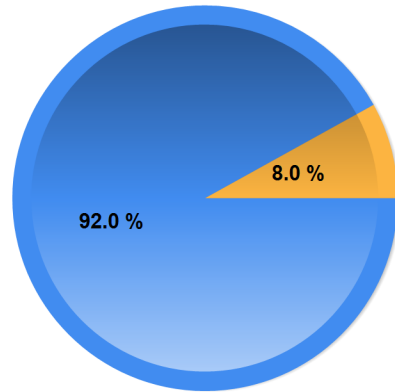

Arrest Distribution Report

Beginning Date: 01/01/2022

Ending Date: 12/31/2022

Page 2 of 2

Offense	Juvenile	Adult	Total
90B - Curfew/Loitering/Vagrancy Violations	22		22
90C - Disorderly Conduct	4	7	11
90D - Driving Under the Influence		35	35
90G - Liquor Law Violations		2	2
90J - Trespass of Real Property	1	14	15
90Z - All Other Offenses	2	275	277
Total	52	594	646

Arrestee Age Distribution

Arrestee Age